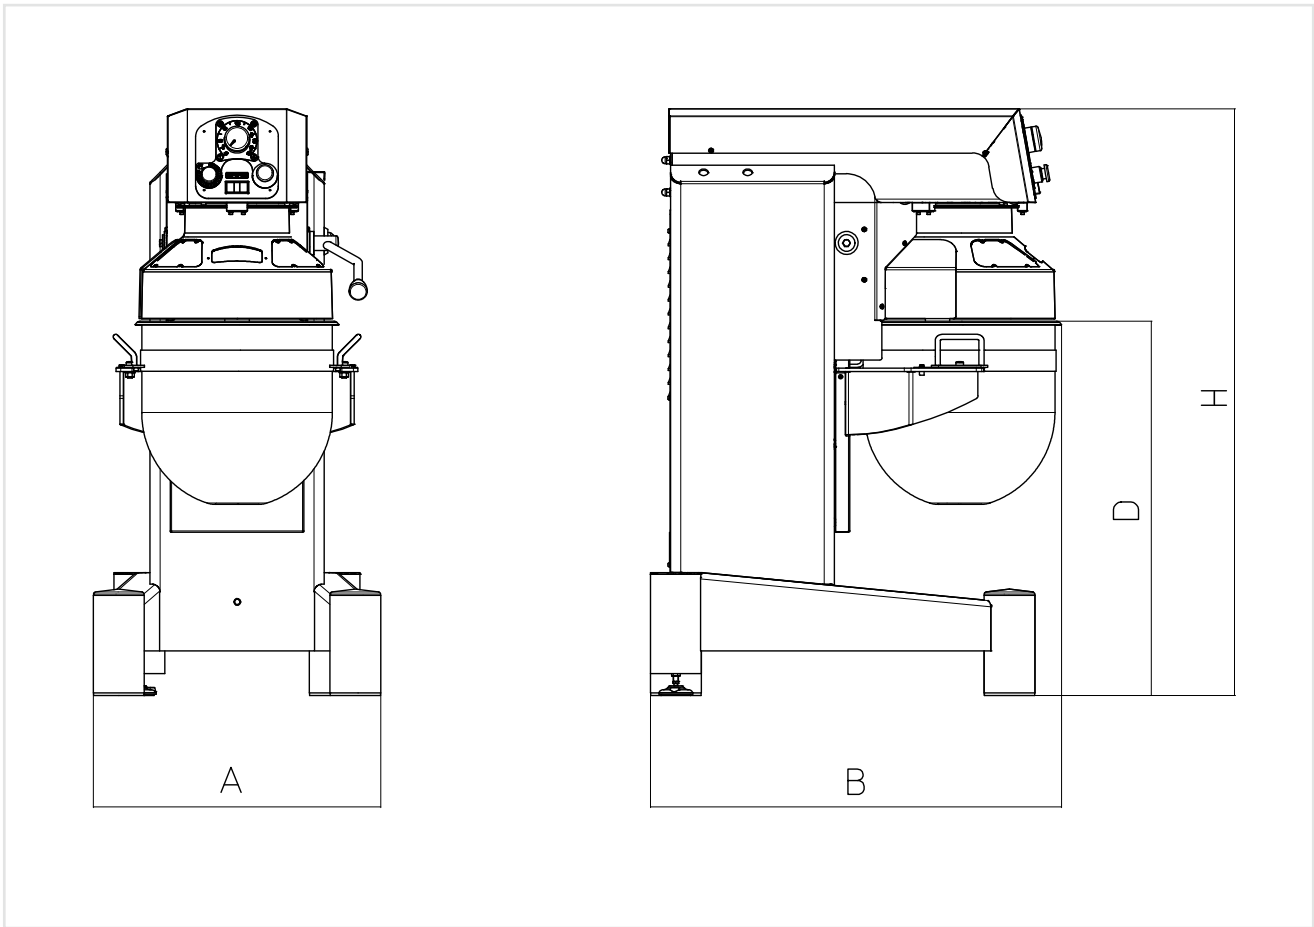

PLANETARY MIXERS - KING 40

- Heavy duty steel stove painted structure (optional INOX)
- Standard colour: grey RAL 9007
- More powerful motors than the standard ones (3V: 1,5 kW - I / D / T: 2,2 kW)
- Manual tank lift (optional automatic)
- Safety protection grid and top cover made by stainless steel
- Adjustable foot that improve the stability
- Tool extraction without remove the bowl
- Power consumption has been reduced thanks to a high performance belts' transmission able to maximize the power of the motor
- Standard: whisk, spatula and spiral

MODELLO MODEL		VASCA Bowl Lt.	VELOCITÀ Speed rpm/1'	POTENZA Power kW	DIMENSIONI Dimensions mm				PESO Weight kg	TENSIONE Voltage
					A	B	D	H		
KING 40	3V	40	130 - 260 - 520	1,5	605	925	900	1330	210	V400/3~/50Hz
	I / D / T		100 ÷ 550	2,2						