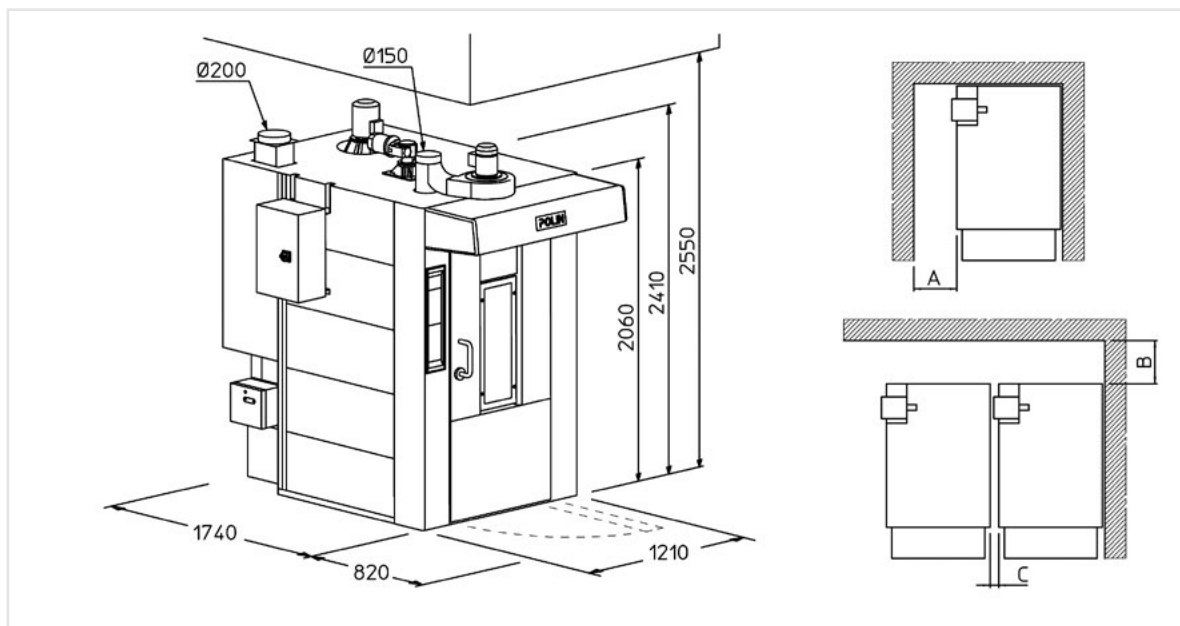

# POCKET 6065

- Modular steam generators with automatic feed
- Hood with exhaust fan
- Door with double glass
- Heat exchanger with heating elements.(SE)
- Standard rotation device with hook
- Electric board with extended cables to hang it on oven's sides
- Racks height 1675 mm

POWER INLET	400V/3N~/50
FUME EXHAUST	Ø 150
STEAM EXHAUST	Ø 200

	Pan capacity		Pan size	Minimum door width	Weight	Voltage	SC version		SE version
	n°	passo	mm	mm	kg	V~/Hz	kW	kcal/h	kW
<b>POCKET 6065</b>	15	97	460x760	500	1100	400V/3N~/50	2,0	50.000	43,2
	18	81	510x730						
			600x650*						